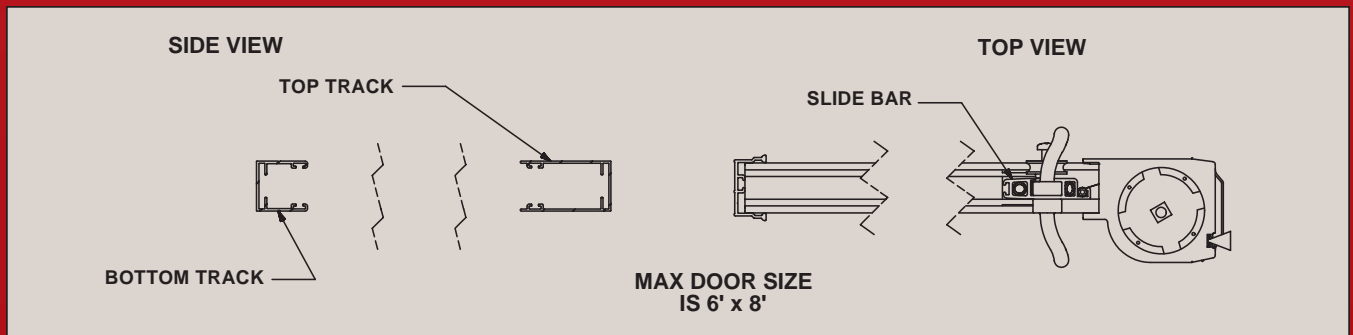

Retractable Insect Screen Door

FEATURES:

- Extruded aluminum components have tough polyester painted finish
- Fiberglass insect screening is standard
- Tough construction
- Unit fits on the inside of the jamb
- Spring tension holds screen mesh tight
- Can be sized to fit your application
- Clean design and styling
- Available in 038 White
- Screen retracts out of view into a housing when not in use
- Plush polypropylene bug pile used